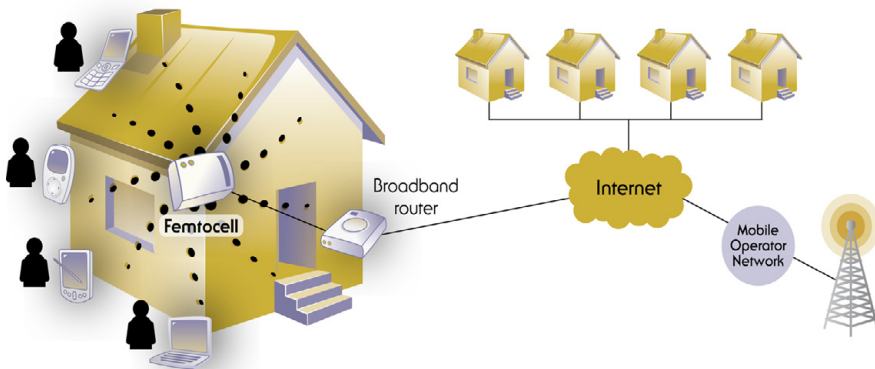

TTsuite-Femtocell

The Test Suite for Analyzing Femto Access Points (FAP)

Features

- 21 full-featured tests for Femto Access Points including
 - Broadcast System Information
 - RRC & NAS Connection
 - RAB Management
 - User Plane
 - Local Management
- Exhaustive set of context parameters for a flexible adaptation of the Femtocell tests to FAP implementations under test
- Fully automated test execution
- Platform-independent test execution
- Test tracing on different levels of detail
- Test definition and documentation in the standardized test notation TTCN-3

© 2011 by Femto Forum at www.femtoforum.org

Benefits

- Standards-based testing according to Femtocell specifications
- Fast and simple test execution and analysis
- Repeatability of tests and full support of test automation
- Platform independence and rapid integration in existing test environments
- Flexibility through usage of the constantly evolving standardized test notation TTCN-3

TTsuite-Femtocell

The Test Suite for Analyzing Femto Access Points (FAP)

Applications

- Femtocell Access Points

Standards

- 3GPP TS 25.331 V7.11.0 (2008-12)
3rd Generation Partnership Project; Technical Specification Group Radio Access Network; Radio Resource Control (RRC); Protocol Specification (Release 7)
- 3GPP TS 25.413 V7.9.0 (2008-06)
3rd Generation Partnership Project; Technical Specification Group Radio Access Network; UTRAN Iu interface RANAP signalling (Release 7)
- DSL Forum TR-069 Amendment 1, CPE WAN Management Protocol; 2006-11
- ISO/IEC 9646-1: Information technology - Open Systems Interconnection - Conformance testing methodology and framework - Part 1: General concepts
- ISO/IEC 9646-2: Information technology - Open Systems Interconnection - Conformance testing methodology and framework - Part 2: Abstract Test Suite specification
- ETSI ES 201 873-1 TTCN-3 Core Language V4.1.1 (2009-06)