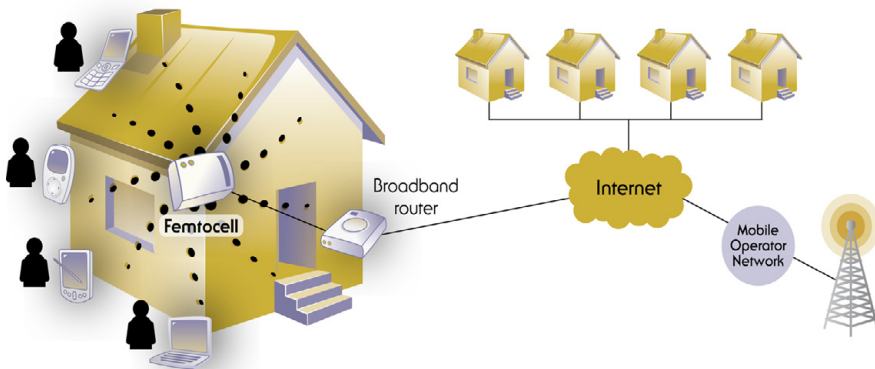

TTsuite-Femtocell

The Test Suite for Analyzing Femto Access Points (FAP)

Features

- 21 full-featured tests for Femto Access Points including
 - Broadcast System Information
 - RRC & NAS Connection
 - RAB Management
 - User Plane
 - Local Management
- Exhaustive set of context parameters for a flexible adaptation of the Femtocell tests to FAP implementations under test
- Fully automated test execution
- Platform-independent test execution
- Test tracing on different levels of detail
- Test definition and documentation in the standardized test notation TTCN-3

© 2010 by Femto Forum at www.femtoforum.org

Benefits

- Standards-based testing according to Femtocell specifications
- Fast and simple test execution and analysis
- Repeatability of tests and full support of test automation
- Platform independence and rapid integration in existing test environments
- Flexibility through usage of the constantly evolving standardized test notation TTCN-3

TTsuite-Femtocell

The Test Suite for Analyzing Femto Access Points (FAP)

Applications

- Femtocell Access Points

Standards

- 3GPP TS 25.331 V7.11.0 (2008-12)
3rd Generation Partnership Project; Technical Specification Group Radio Access Network; Radio Resource Control (RRC); Protocol Specification (Release 7)
- 3GPP TS 25.413 V7.9.0 (2008-06)
3rd Generation Partnership Project; Technical Specification Group Radio Access Network; UTRAN Iu interface RANAP signalling (Release 7)
- DSL Forum TR-069 Amendment 1, CPE WAN Management Protocol; 2006-11
- ISO/IEC 9646-1: Information technology - Open Systems Interconnection - Conformance testing methodology and framework - Part 1: General concepts
- ISO/IEC 9646-2: Information technology - Open Systems Interconnection - Conformance testing methodology and framework - Part 2: Abstract Test Suite specification
- ETSI ES 201 873-1 TTCN-3 Core Language V4.1.1 (2009-06)